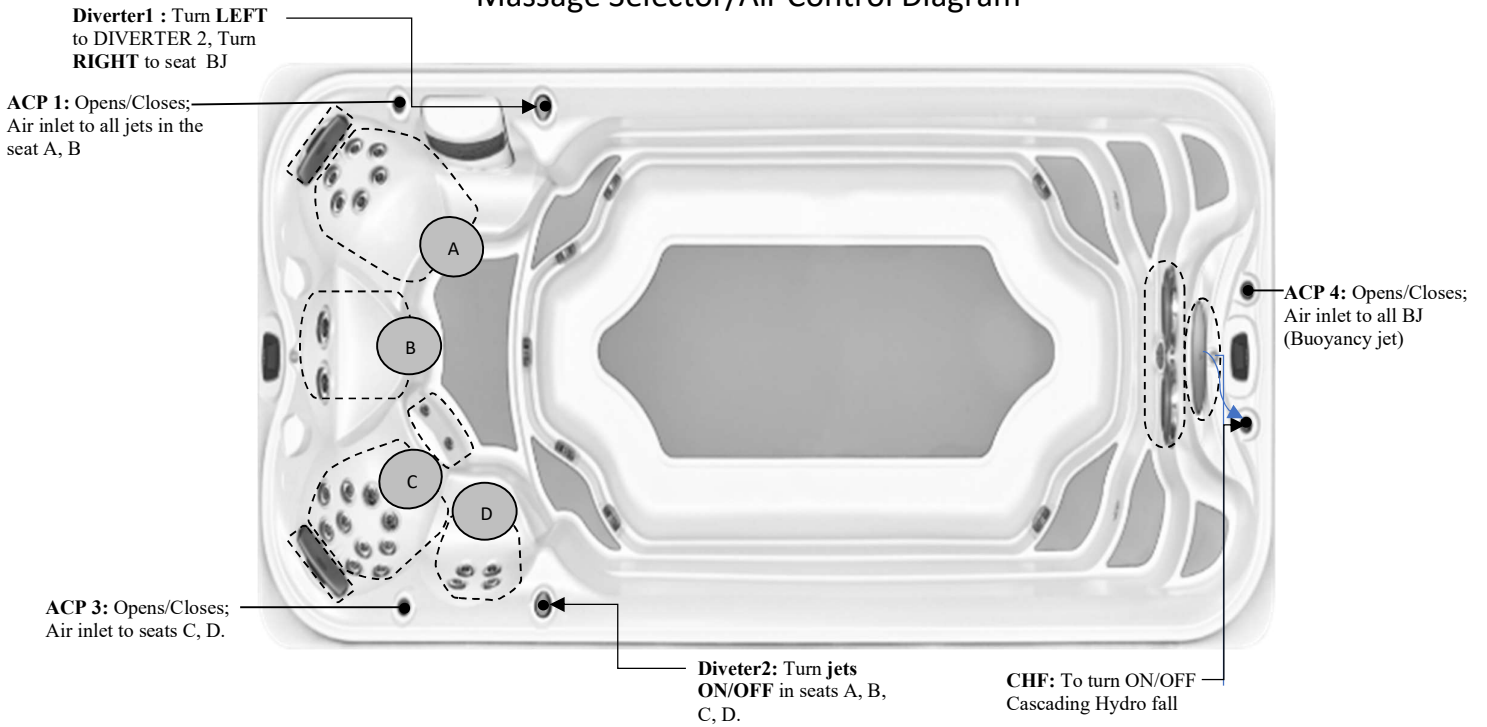

Massage Selector/Air Control Diagram

ACP- Air controller Pump
BJ- Buoyancy Jet
CHF- Cascading Hydro Falls

Seat Depth

A = 26.42" (67.10cm)

C = 28.44" (72.23cm)

B = 20.76" (52.73cm)

D = 21.88" (55.57cm)

LISTED DIMENSIONS REPRESENT DISTANCE FROM THE TOP OF ACRYLIC TO LOWEST POINT IN THE SEAT. TOLERANCE ±1/16" (0.158CM)