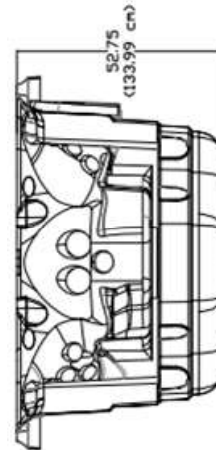

Massage Selector/Air Control Diagram

ACP- Air controller Pump
BJ- Buoyancy Jet
CHF- Cascading Hydro Falls

Seat Depth

A = 26.42" (67.10cm)

C = 28.44" (72.23cm)

B = 20.76" (52.73cm)

D = 21.88" (55.57cm)

LISTED DIMENSIONS REPRESENT DISTANCE FROM THE TOP OF ACRYLIC TO LOWEST POINT IN THE SEAT. TOLERANCE ±1/16" (0.158CM)

Dimensions

IMPORTANT! Always measure each hot tub for exact dimensions BEFORE designing its foundational support and/or decking

NOTE:

Dimensional tolerances are as follows due to variations in manufacturing:

Length / Width / Height(s): +/- 3/8"

Height Variance (side to side): +/- 1/4"

JACUZZI – J19 POWER PRO

Year:	2021
Model:	Jacuzzi – J19 Power Pro
Size:	220"X 93" X 53" / (569 cm X 236 cm X 134 cm)
Series:	Jacuzzi Power Pro Series
Main Keypad:	BP 2100 TRAPEZOID MAIN SWIM SPA Keypad (7005085)
Spa Pack and Heater:	Heater: 5.5 & 3 KW 240 V (NA) , 3 & 3 KW 230V (CE) Controller ST2/ST2- ST2C & BP501P3U NA/EU (60,50 Hz)
Pump #1:	North America (60 Hz): 2- SP, 4 HP, AMPs – 12.0/1.0 (6505155) Europe (50 Hz): 2- SP, 3 HP, AMPs – 10.0/3.0 (6510041)
Pump #2:	North America (60 Hz): 2- SP, 3 HP, AMPs – 10/3.5 (6505159) Europe (50 Hz): 2- SP, 3 HP, AMPs – 10.0/3.0 (6510041)
Pump #3:	North America (60 Hz): 2- SP, 3 HP, AMPs – 10/3.5 (6505159) Europe (50 Hz): 2- SP, 3 HP, AMPs – 10.0/3.0 (6510041)
Pump #4:	North America (60 Hz): 2- SP, 3 HP, AMPs – 10/3.5 (6505159) Europe (50 Hz): 2- SP, 3 HP, AMPs – 10.0/3.0 (6510041)
Circulation Pump:	N/A
Therapy Jets:	(4)- SMT MICRO JET ASSEMBLY (6015065) , (8)- POWER PRO FX JET ASSMEBLY (6030063) , (6)- FXS SPINNER JET ASSEMBLY (6020079) , (8)- POWER PRO RX3 JET ASSMEBLY (6030076) , (2)- FX2 VORTEX III JET ASSEMBLY (6030078) , (2)- MONSOON (WHIRLPOOL) JET (6035065) , (3)- POWERSTORM (OVAL) JET (6035073) .
Air Controls:	(3)- Jacuzzi Air Control (4525117)
Diverters:	(2)- Jacuzzi 2" Water Diverter (4525113)
Filters:	SERENITY 50 SQ.FT Filter (5530023)