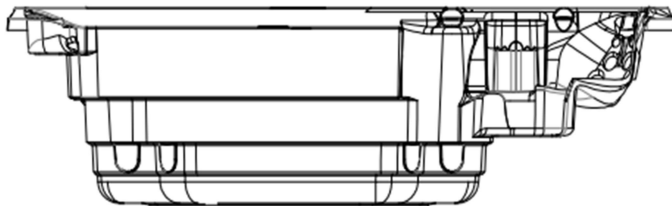

Massage Selector/Air Control Diagram

ACP- Air controller Pump
BJ- Buoyancy Jet
CHF- Cascading Hydro Falls

Seat Depth

A = 26.42" (67.10cm)

C = 28.44" (72.23cm)

B = 20.76" (52.73cm)

D = 21.88" (55.57cm)

LISTED DIMENSIONS REPRESENT DISTANCE FROM THE TOP OF ACRYLIC TO LOWEST POINT IN THE SEAT. TOLERANCE ±1/16" (0.158CM)

Dimensions

IMPORTANT! Always measure each hot tub for exact dimensions BEFORE designing its foundational support and/or decking

NOTE:

Dimensional tolerances are as follows due to variations in manufacturing:

Length / Width / Height(s): +/- 3/8"

Height Variance (side to side): +/- 1/4"

JACUZZI – J19 POWER PRO

Year:	2021
Model:	Jacuzzi – J19 Power Pro
Size:	220"X 93" X 53" / (569 cm X 236 cm X 134 cm)
Series:	Jacuzzi Power Pro Series
Main Keypad:	BP 2100 TRAPEZOID MAIN SWIM SPA Keypad (7005085)
Spa Pack and Heater:	Heater: 5.5 & 3 KW 240 V (NA) , 3 & 3 KW 230V (CE) Controller ST2/ST2- ST2C & BP501P3U NA/EU (60,50 Hz)
Pump #1:	North America (60 Hz): 2- SP, 4 HP, AMPs – 12.0/1.0 (6505155) Europe (50 Hz): 2- SP, 3 HP, AMPs – 10.0/3.0 (6510041)
Pump #2:	North America (60 Hz): 2- SP, 3 HP, AMPs – 10/3.5 (6505159) Europe (50 Hz): 2- SP, 3 HP, AMPs – 10.0/3.0 (6510041)
Pump #3:	North America (60 Hz): 2- SP, 3 HP, AMPs – 10/3.5 (6505159) Europe (50 Hz): 2- SP, 3 HP, AMPs – 10.0/3.0 (6510041)
Pump #4:	North America (60 Hz): 2- SP, 3 HP, AMPs – 10/3.5 (6505159) Europe (50 Hz): 2- SP, 3 HP, AMPs – 10.0/3.0 (6510041)
Circulation Pump:	N/A
Therapy Jets:	(4)- SMT MICRO JET ASSEMBLY (6015065) , (8)- POWER PRO FX JET ASSMEBLY (6030063) , (6)- FXS SPINNER JET ASSEMBLY (6020079) , (8)- POWER PRO RX3 JET ASSMEBLY (6030076) , (2)- FX2 VORTEX III JET ASSEMBLY (6030078) , (2)- MONSOON (WHIRLPOOL) JET (6035065) , (3)- POWERSTORM (OVAL) JET (6035073) .
Air Controls:	(3)- Jacuzzi Air Control (4525117)
Diverters:	(2)- Jacuzzi 2" Water Diverter (4525113)
Filters:	SERENITY 50 SQ.FT Filter (5530023)