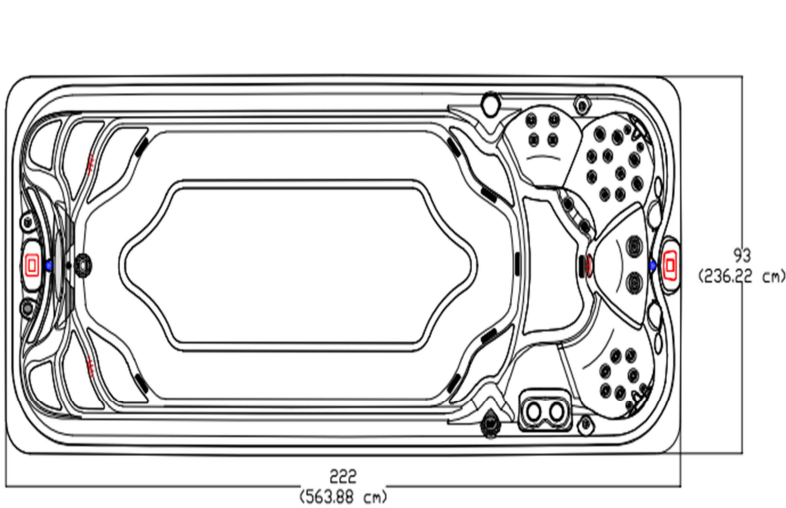

Massage Selector/Air Control Diagram

ACP- Air controller Pump
BJ- Buoyancy Jet
CHF- Cascading Hydro Falls

Seat Depth

A = 26.42" (67.10cm)

C = 28.44" (72.23cm)

B = 20.76" (52.73cm)

D = 21.88" (55.57cm)

LISTED DIMENSIONS REPRESENT DISTANCE FROM THE TOP OF ACRYLIC TO LOWEST POINT IN THE SEAT. TOLERANCE ±1/16" (0.158CM)

Dimensions

IMPORTANT! Always measure each hot tub for exact dimensions BEFORE designing its foundational support and/or decking

NOTE:

Dimensional tolerances are as follows due to variations in manufacturing:

Length / Width / Height(s): +/- 3/8"

Height Variance (side to side): +/- 1/4"

JACUZZI – J19 POWER PRO

Year:	2021
Model:	Jacuzzi – J19 Power Pro
Size:	220"X 93" X 53" / (569 cm X 236 cm X 134 cm)
Series:	Jacuzzi Power Pro Series
Main Keypad:	BP 2100 TRAPEZOID MAIN SWIM SPA Keypad (7005085)
Spa Pack and Heater:	Heater: 5.5 & 3 KW 240 V (NA) , 3 & 3 KW 230V (CE) Controller ST2/ST2- ST2C & BP501P3U NA/EU (60,50 Hz)
Pump #1:	North America (60 Hz): 2- SP, 4 HP, AMPs – 12.0/1.0 (6505155) Europe (50 Hz): 2- SP, 3 HP, AMPs – 10.0/3.0 (6510041)
Pump #2:	North America (60 Hz): 2- SP, 3 HP, AMPs – 10/3.5 (6505159) Europe (50 Hz): 2- SP, 3 HP, AMPs – 10.0/3.0 (6510041)
Pump #3:	North America (60 Hz): 2- SP, 3 HP, AMPs – 10/3.5 (6505159) Europe (50 Hz): 2- SP, 3 HP, AMPs – 10.0/3.0 (6510041)
Pump #4:	North America (60 Hz): 2- SP, 3 HP, AMPs – 10/3.5 (6505159) Europe (50 Hz): 2- SP, 3 HP, AMPs – 10.0/3.0 (6510041)
Circulation Pump:	N/A
Therapy Jets:	(4)- SMT MICRO JET ASSEMBLY (6015065) , (8)- POWER PRO FX JET ASSMEBLY (6030063) , (6)- FXS SPINNER JET ASSEMBLY (6020079) , (8)- POWER PRO RX3 JET ASSMEBLY (6030076) , (2)- FX2 VORTEX III JET ASSEMBLY (6030078) , (2)- MONSOON (WHIRLPOOL) JET (6035065) , (3)- POWERSTORM (OVAL) JET (6035073) .
Air Controls:	(3)- Jacuzzi Air Control (4525117)
Diverters:	(2)- Jacuzzi 2" Water Diverter (4525113)
Filters:	SERENITY 50 SQ.FT Filter (5530023)